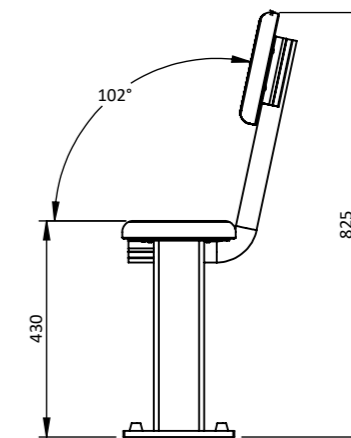

○ SIDE VIEW 1:15

GOSSI
PARK & STREET FURNITURE

1082 Kingsford Smith Drive
EAGLE FARM - QLD 4009
Phone: (07) 3877 2856
Fax: (07) 3877 2890
www.gossi.com.au Email:
sales@gossi.com.au

©Copyright - This drawing is the property of G. James Glass & Aluminium Pty Ltd it must not be copied or shown to third parties without written consent

PROJECT Sport Bench Seat - 1800		
TITLE General Arrangement		
DATE 06/04/2023	SCALE 1:15	A3
DRAWING NUMBER Sport Bench Seat -1800-FM-1		

GENERAL MATERIALS:

- Planks / Slats in extruded aluminium
- Legs/Frame in cast aluminium or fabricated extruded aluminium.
- DDA Compliant
- Australian Standard (AS 1428.2)

FINISHES

- Slats / extrusions in Class AA25 Anodising finishes Polyester Powder Coating
- Wood grain finish on aluminium (ECO suite only)

Note: Anodising colour may vary

HARDWARE

- Stainless steel Anti-vandal fixings.
- Dynabolts with Armour Rings
- Spike Anchors