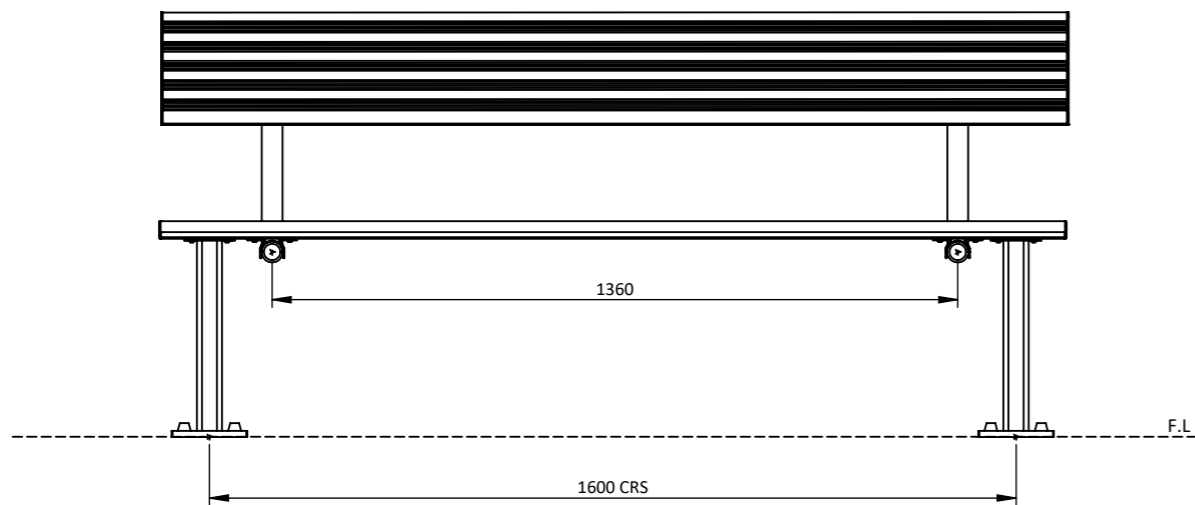

○ FRONT VIEW 1:15